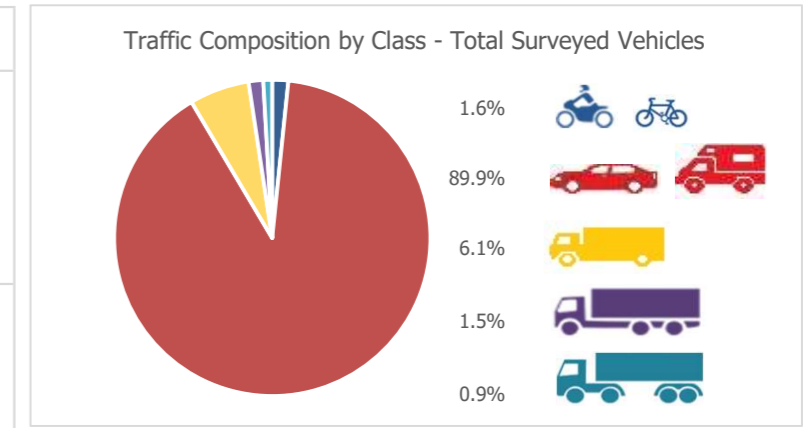

Direction	7-Day Average Speed	7-Day 85th %ile Speed
Northbound	27.7	32.0
Southbound	29.4	33.3
Combined	28.5	32.7

mph mph

On a 7-day average		
28.8%	5.5%	0.2%
44.4%	8.2%	0.3%
36.2%	6.8%	0.2%
of vehicles are travelling over posted speed limit (PSL)	of vehicles are traveling 10% +2 over PSL (35mph)	of vehicles are 15mph over PSL (45mph)

Direction	Weekday Average Total Traffic	7-Day Average Traffic	Weekly Traffic Total
Northbound	2384	2027	14187
Southbound	2159	1861	13024
Combined	4543	3887	27211

Incidents/Observations
No incidents or observations during the survey period