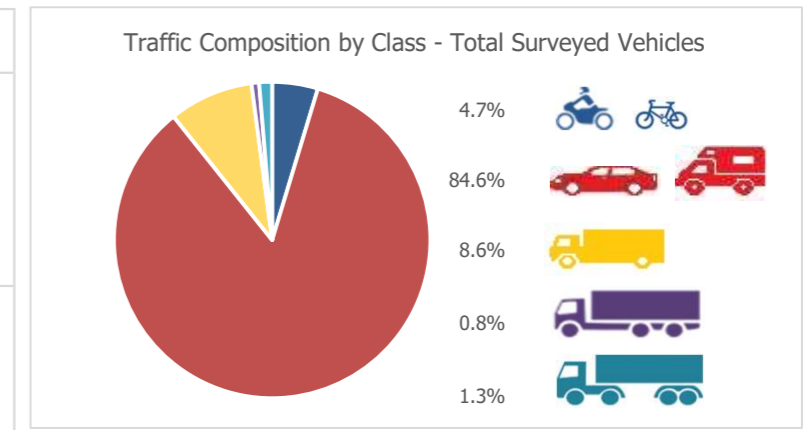

Direction	7-Day Average Speed	7-Day 85th %ile Speed
Northbound	28.5	34.5
Southbound	30.0	35.8
Combined	29.3	35.2

mph mph

On a 7-day average		
42.2%	13.2%	0.5%
52.6%	18.3%	1.2%
47.4%	15.8%	0.9%
of vehicles are travelling over posted speed limit (PSL)	of vehicles are traveling 10% +2 over PSL (35mph)	of vehicles are 15mph over PSL (45mph)

Direction	Weekday Average Total Traffic	7-Day Average Traffic	Weekly Traffic Total
Northbound	896	788	5517
Southbound	916	801	5608
Combined	1812	1589	11125

Incidents/Observations
No incidents or observations during the survey period